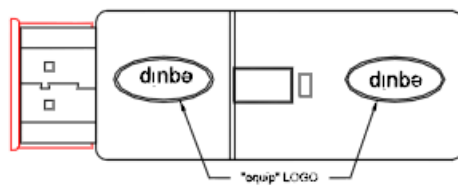

### | Ordering Information

| PN     | EAN           | Package Size | Weight |
|--------|---------------|--------------|--------|
| 118911 | 4015867176474 | 100 x 175mm  | 15g    |

Packing: Equip Zip-bag

### | Package Contents

- 1 x HDMI Adapter

HDMI 19P MALE

HDMI 19P FEMALE