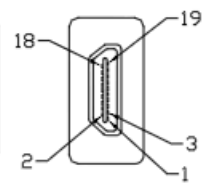

### | Specification

|                            |                                                                                           |
|----------------------------|-------------------------------------------------------------------------------------------|
| <b>Connectors</b>          | 1 x HDMI A Type Female<br>1 x HDMI A Type Male                                            |
| <b>Physical Properties</b> | Color: Black<br>Material: PVC<br>Dimension (L x D x H) :<br>70 x 21 x 11mm<br>Weight: 14g |

### | Key Features

- HDMI Type A Male to Type A Female
- Gold-plated connectors for high performance transmission
- 90 degree folding
- Suitable for tight spaces HDMI connection/extension
- Comes with dust cover to keep the connectors clean and sharp

### | Ordering Information

| PN     | EAN           | Package Size | Weight |
|--------|---------------|--------------|--------|
| 118911 | 4015867176474 | 100 x 175mm  | 15g    |

Packing: Equip Zip-bag

### | Package Contents

- 1 x HDMI Adapter

HDMI 19P MALE

HDMI 19P FEMALE