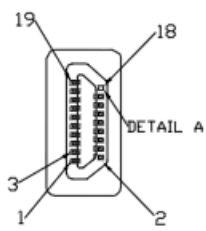

HDMI 19P MALE