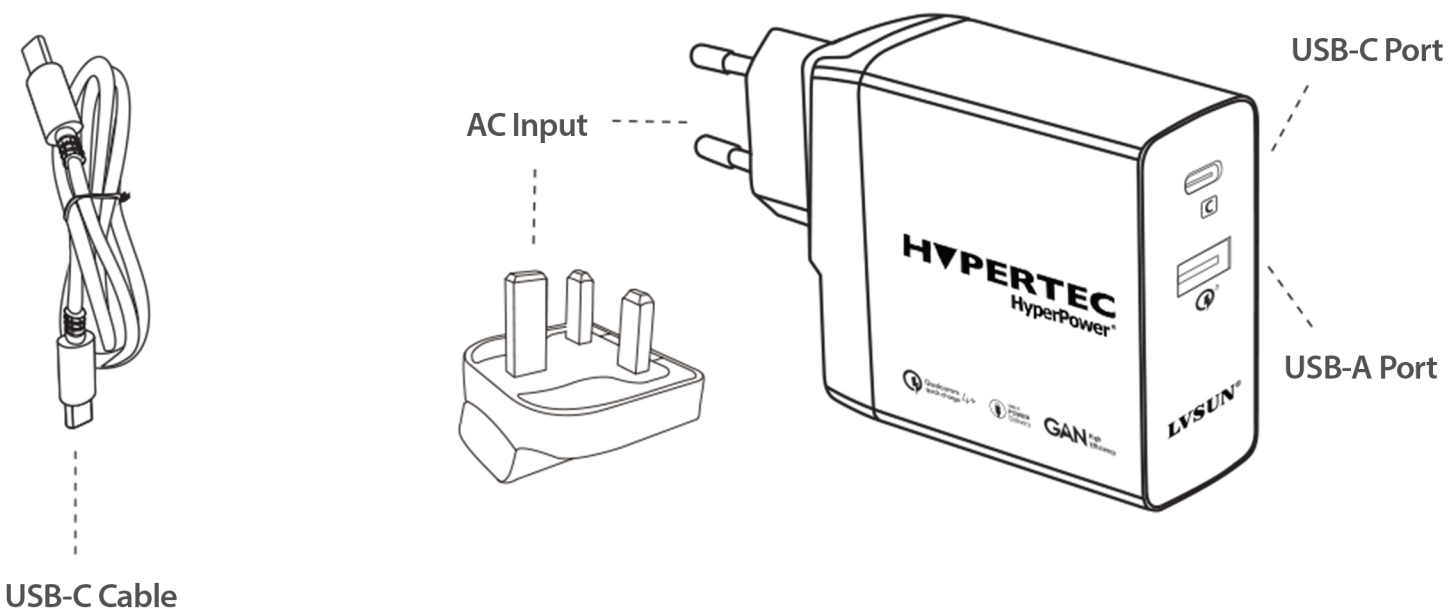

Charge Multiple Devices Simultaneously

The HyperPower also features two USB-A slots for additional devices. Simply attach your existing cables for fast power delivery, all while simultaneously charging your USB-C device with the included Type-C to Type-C cable.

Features:

- ✓ Gallium Nitride 'GaN' components providing improved efficiency and ultra-compact / lightweight design.
- ✓ Supports PD fast charging with a maximum power output of up to 100w.
- ✓ USB Type-C and USB A 3.0 Qualcomm® Quick Charge 4+ and 3.0 Power Delivery.
- ✓ UK / EU Plugs and USB Type-C to Type-C Cable Included.
- ✓ Thermal, Over-Voltage and Short circuit protection.

PartCode: **HYP-USBCPSU-100W-V2**

Operation Instruction:

Insert the GaN fast charger into the power socket. To charge via USB-C, connect the provided USB-C cable into the USB-C output port of the Power Adapter and insert the other end of the USB-C cable into the power port of your device. To charge via USB-A, insert a USB-A cable in to the QC4+ charging port and insert the other end into your device.