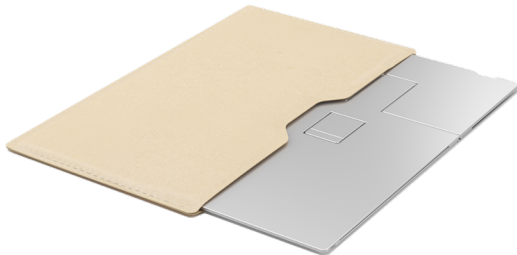

# KickStand

Stand for Microsoft Surface Pro

## Quick Technical Specifications

Desk Footprint	260 x 210 mm
Tablet elevated to	Kickstand - 37.5 cm to 40 cm Kickstand XL - 40.5 cm to 43.6 cm
Folded size	330 x 210 x 4.8 mm
Weight	330 g
Works with	MS Surface Pro / tablets with kickstand
Usage	with or without 'typecover' attached
Colour	natural aluminum
Product code	Kickstand - ST - AKIC - S Kickstand XL - ST - AKICX - S