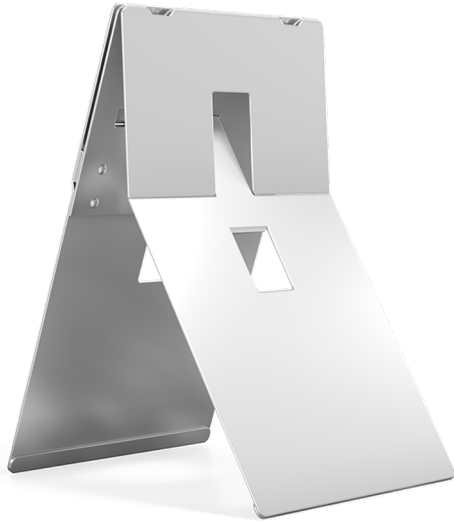

# KickStand

Stand for Microsoft Surface Pro

## Key Features and Benefits:

**Ergonomic Design & Compliance:** Fully complies with European and UK ergonomic regulations, raising screen to enable ergonomic work posture.

**Portability:** Folds flat to easily fit in a laptop bag.

## Quick Technical Specifications

Desk Footprint	260 x 210 mm
Tablet elevated to	Kickstand - 37.5 cm to 40 cm Kickstand XL - 40.5 cm to 43.6 cm
Folded size	330 x 210 x 4.8 mm
Weight	330 g
Works with	MS Surface Pro / tablets with kickstand
Usage	with or without 'typecover' attached
Colour	natural aluminum
Product code	Kickstand - ST - AKIC - S Kickstand XL - ST - AKICX - S