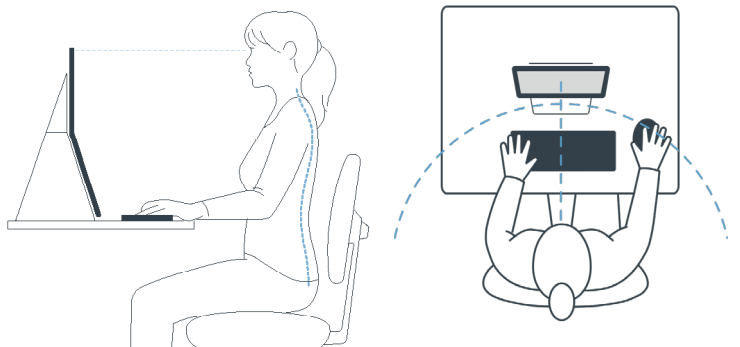

Ergonomic features

- It fully complies with European ergonomic regulations,
- raising screen to enable ergonomic work posture
- And thin when folded, it fits easily in a laptop bag
- It comes with a protective sleeve for transport
- It can be used with or without type cover attached to the tablet
- Small footprint when setup on desk
- Guaranteed for life against malfunction – lifetime warranty
- Packaging made of 100% recycled paper, while remaining 100% recyclable
- Premium recycled leather travel sleeve included

Technical specifications

Screen height	400 / 420 / 440 mm
Footprint on table	210 x 210 mm
Size when folded	330 x 210 x 4.8 mm
Screen height	low / mid / high with Surface Pro & low / mid with Surface Go / Go2 &
Usage	with or without 'type cover' attached
Colour	natural aluminium
Weight	330g
Product code	ST-AKIC-S