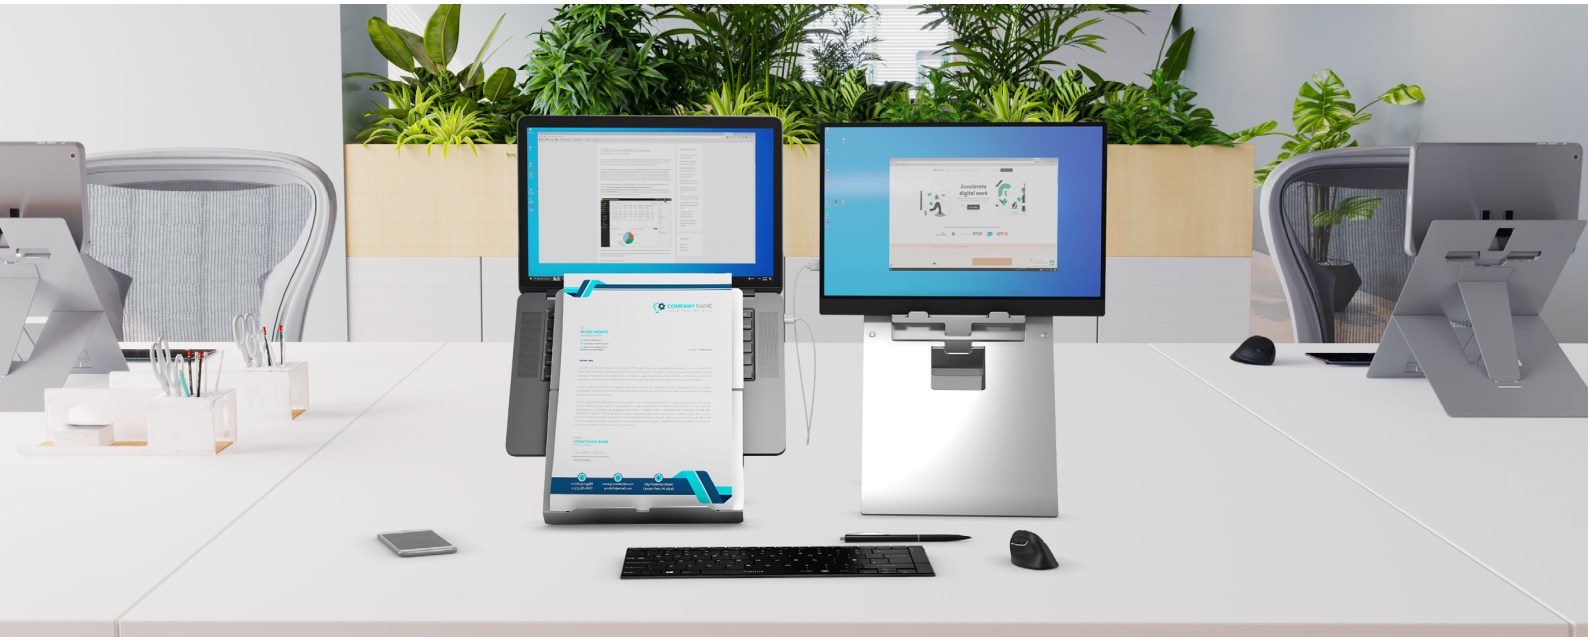

standivarius

standivarius

DMR Ergonomics SRL

Calea Circumvalatiunii nr 37 / 27

300671 Timisoara

Romania

UK: uk@standivarius.com / ++ 44 115 647 7406

Northern Europe (SE, FI, DK, NO) nordics@standivarius.com / ++46 10 551 6270

Benelux (B, NL, L): benelux@standivarius.com / ++40 723 014912

DACH (D, A, CH): dach@standivarius.com / ++40 728 160023

standivarius.com/aero-evo/Other:office@standivarius.com/ ++40 728 160023

standivarius.com