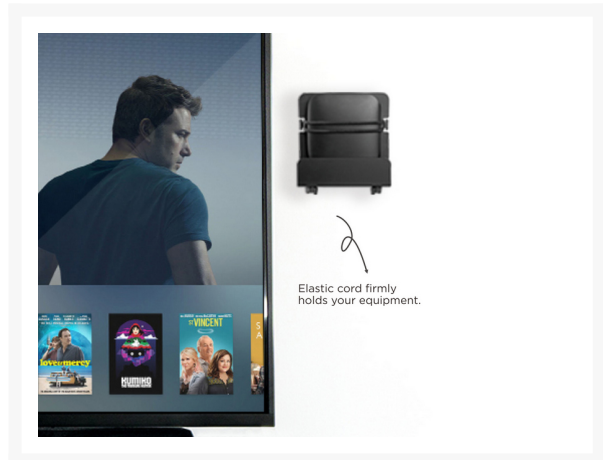

650896 Universal Media Player Mount

Product Images

Short Description

- Max. Load Capacity: 1Kg
- Applicable Device size: (25-39mm width)
- Mounting option: Wall Mount
- Adaptable for variety of Media players, cables, Satellite boxes...etc
- Open Construction: for easy access to power button, output jacks, and cable on either side.
- Rotary Knob Design: for easy assembly or adjustment

Description

The Equip 650896 Universal Media Player Mount is a versatile and efficient solution designed to securely mount various media players, streaming devices, or small set-top boxes to your television or wall. This mount is compatible with a wide range of media player models, offering a universal design for diverse setups.

Featuring a compact and adjustable design, the mount provides a stable platform for your media player while keeping it neatly organized and easily accessible. It is suitable for use with televisions, monitors, or other display surfaces.

Installation is typically straightforward, and the universal design ensures compatibility

with different media player shapes and sizes. The mount may offer adjustable brackets or straps to securely hold the device in place.