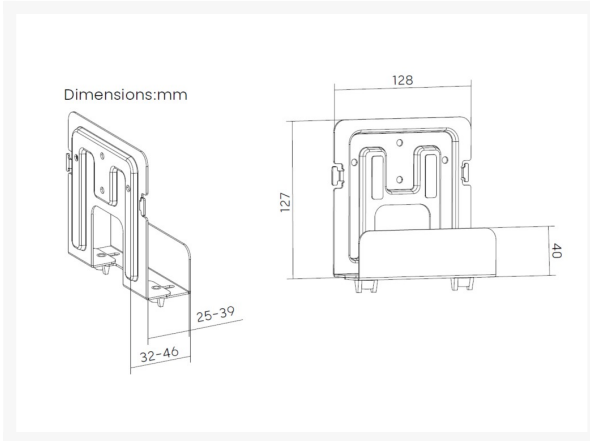

650896 Universal Media Player Mount

Product Images

Short Description

- Max. Load Capacity: 1Kg
- Applicable Device size: (25-39mm width)
- Mounting option: Wall Mount
- Adaptable for variety of Media players, cables, Satellite boxes...etc
- Open Construction: for easy access to power button, output jacks, and cable on either side.
- Rotary Knob Design: for easy assembly or adjustment