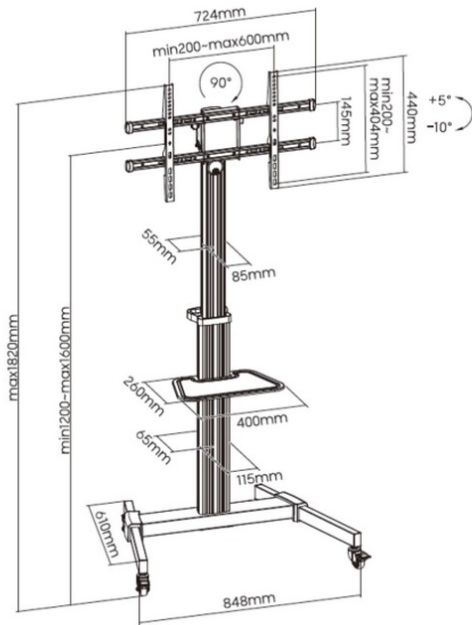

650630 37-86" Rotate TV Cart

Product Images

Short Description

1. Height adjustment
2. Max. VESA: 600x400
3. Max. Load Capacity: 50Kg
4. Adjustable camera shelf/DVD shelf height for the desired position
5. Free-tilting design for multiple monitor viewing angles
6. Wheels for mobility, lockable for safety
7. 90° rotation for easily holding display in portrait or landscape orientation
8. DVD/AV component shelf
9. Screen Rotation: 90°
10. VESA standards compliant
11. Built-in Cable management

Description

The equip® single display TV cart with stylish, technical and functional design to provide solid presentation solution for most LED, LCD flat panel TVs. Its flat panel TV brackets vertically allow effortless height adjustment to match different viewing needs anytime. Freely tilting allows easy angle adjustment and reduces glare from lights or windows to obtain the optimal viewing comfort. Solid base provides additional security by removing the possibility of tripped over and ensures reliable performance for years of use. Internal cable management hides wires from view to keep a clutter-free appearance. Ideal for conferencing, public displays or other professional presentation

Additional Information

Color	Silver
EAN	4015867235089
Model Number	650630
Compatible Display Size	37"-86"
Approval and Compliance	REACH, RoHS
Package Contents	TV Cart User Manual Screws Kits
Product weight (kg)	14.86
Dimensions (W x D x H)	848 x 610 x 1820 mm
Material	Plastic, Stainless Steel, Aluminum
Load Capacity (kg)	50
Screens support quantity	1
Tilt range	+5°~-10°
VESA compatibility	200x200,300x200,400x200, 300x300,400x300,400x400, 600x400
Bracket type	Tiltable
Screen Rotation	0°~+90°
Cable management	Yes
Pipe Size (Pole height)	1200-1600mm
Support Curved TV (Monitors)	Yes
Camera rack	No