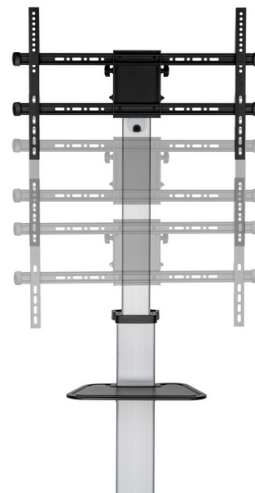

650630 37-86" Rotate TV Cart

Product Images

Short Description

1. Height adjustment
2. Max. VESA: 600x400
3. Max. Load Capacity: 50Kg
4. Adjustable camera shelf/DVD shelf height for the desired position
5. Free-tilting design for multiple monitor viewing angles
6. Wheels for mobility, lockable for safety
7. 90° rotation for easily holding display in portrait or landscape orientation
8. DVD/AV component shelf
9. Screen Rotation: 90°
10. VESA standards compliant
11. Built-in Cable management

Description

The equip® single display TV cart with stylish, technical and functional design to provide solid presentation solution for most LED, LCD flat panel TVs. Its flat panel TV brackets vertically allow effortless height adjustment to match different viewing needs anytime. Freely tilting allows easy angle adjustment and reduces glare from lights or windows to obtain the optimal viewing comfort. Solid base provides additional security by removing the possibility of tripped over and ensures reliable performance for years of use. Internal cable management hides wires from view to keep a clutter-free appearance. Ideal for conferencing, public displays or other professional presentation

Additional Information

Color	Silver
EAN	4015867235089
Model Number	650630
Compatible Display Size	37"-86"
Approval and Compliance	REACH, RoHS
Package Contents	TV Cart User Manual Screws Kits
Product weight (kg)	14.86
Dimensions (W x D x H)	848 x 610 x 1820 mm
Material	Plastic, Stainless Steel, Aluminum
Load Capacity (kg)	50
Screens support quantity	1
Tilt range	+5°~-10°
VESA compatibility	200x200,300x200,400x200, 300x300,400x300,400x400, 600x400
Bracket type	Tiltable
Screen Rotation	0°~+90°
Cable management	Yes
Pipe Size (Pole height)	1200-1600mm
Support Curved TV (Monitors)	Yes
Camera rack	No