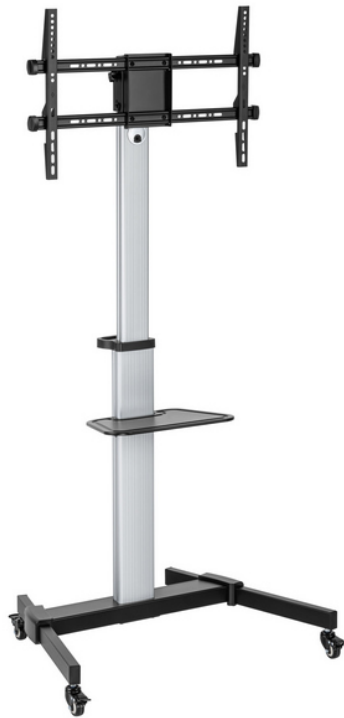

650630 37-86" Rotate TV Cart

Product Images

Short Description

1. Height adjustment
2. Max. VESA: 600x400
3. Max. Load Capacity: 50Kg
4. Adjustable camera shelf/DVD shelf height for the desired position
5. Free-tilting design for multiple monitor viewing angles
6. Wheels for mobility, lockable for safety
7. 90° rotation for easily holding display in portrait or landscape orientation
8. DVD/AV component shelf
9. Screen Rotation: 90°
10. VESA standards compliant
11. Built-in Cable management

Description

The equip® single display TV cart with stylish, technical and functional design to provide solid presentation solution for most LED, LCD flat panel TVs. Its flat panel TV brackets vertically allow effortless height adjustment to match different viewing needs anytime. Freely tilting allows easy angle adjustment and reduces glare from lights or windows to obtain the optimal viewing comfort. Solid base provides additional security by removing the possibility of tripped over and ensures reliable performance for years of use. Internal cable management hides wires from view to keep a clutter-free appearance. Ideal for conferencing, public displays or other professional presentation

Additional Information

Color	Silver
EAN	4015867235089
Model Number	650630
Compatible Display Size	37"-86"
Approval and Compliance	REACH, RoHS
Package Contents	TV Cart User Manual Screws Kits
Product weight (kg)	14.86
Dimensions (W x D x H)	848 x 610 x 1820 mm
Material	Plastic, Stainless Steel, Aluminum
Load Capacity (kg)	50
Screens support quantity	1
Tilt range	+5°~-10°
VESA compatibility	200x200,300x200,400x200, 300x300,400x300,400x400, 600x400
Bracket type	Tiltable
Screen Rotation	0°~+90°
Cable management	Yes
Pipe Size (Pole height)	1200-1600mm
Support Curved TV (Monitors)	Yes
Camera rack	No