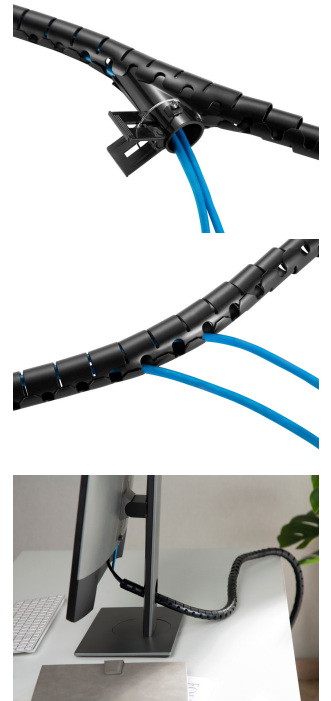

650868 Coiled Cable Tube Sleeve, 2.5m, Black

Product Images

Short Description

1. Cable Organizer & Hider: keep cables concealed and protect cables from the wear and tear
2. Expandable Bundler: expands to fit a wide variety of cable gauges, ranging from thin phone chargers to thick power plugs
3. Easy Setup: tools-free assembly in minutes, no expert installation required
4. Easy to install with the thread guide and can free cut to custom lengths

Description

The Equip coiled cable tube sleeve is a practical and versatile solution for managing and protecting cables in various settings. This sleeve is made of a flexible and durable material that is designed to expand and contract, allowing it to accommodate cables of different lengths and sizes. The coiled design provides a clean and organized appearance while also allowing for easy access to individual cables when needed.

The cable tube sleeve is typically installed by simply feeding the cables through the coiled structure, which holds them securely in place. It helps to prevent cable tangling, knotting, and damage caused by friction or sharp edges. By enclosing the cables within the sleeve, it also protects them from dust, dirt, and potential hazards.