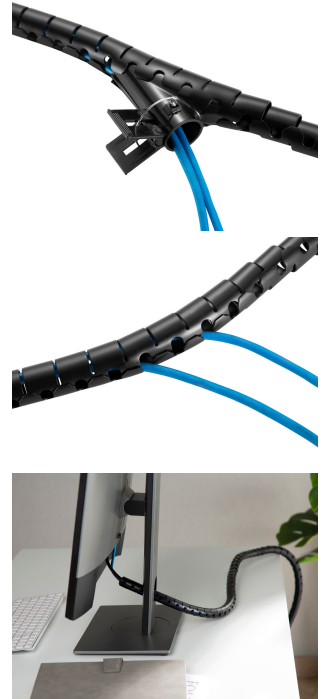

650867 Coiled Cable Tube Sleeve, 1.0m, Black

Product Images

Short Description

1. Cable Organizer & Hider: keep cables concealed and protect cables from the wear and tear
2. Expandable Bundler: expands to fit a wide variety of cable gauges, ranging from thin phone chargers to thick power plugs
3. Easy Setup: tools-free assembly in minutes, no expert installation required
4. Easy to install with the thread guide and can free cut to custom lengths

Description

The Equip coiled cable tube sleeve is a practical and versatile solution for managing and protecting cables in various settings. This sleeve is made of a flexible and durable material that is designed to expand and contract, allowing it to accommodate cables of different lengths and sizes. The coiled design provides a clean and organized appearance while also allowing for easy access to individual cables when needed.

The cable tube sleeve is typically installed by simply feeding the cables through the coiled structure, which holds them securely in place. It helps to prevent cable tangling, knotting, and damage caused by friction or sharp edges. By enclosing the cables within the sleeve, it also protects them from dust, dirt, and potential hazards.