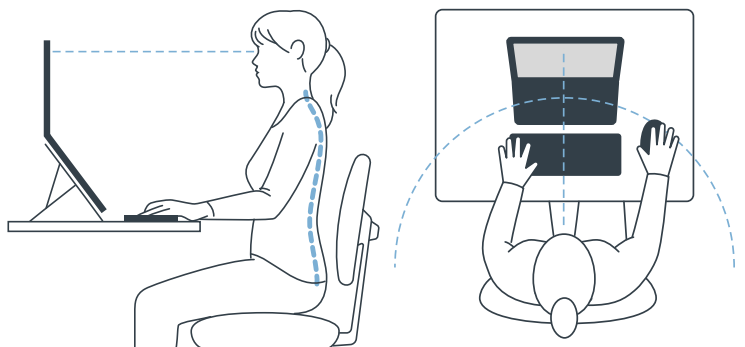

Ergonomic features

- It fully complies with European ergonomic regulations, raising screen to enable ergonomic work posture
- Attachable laptop stand: integrated ergonomics Short and simple initial setup
- Designed to fit the majority of the laptops on the market
- It can easily be detached if the laptop needs to be opened for technical reasons
- Guaranteed for life against malfunction – lifetime warranty
- Packaging made of 100% recycled paper, while remaining 100% recyclable

Technical specifications

Laptop height settings	43 to 55 degrees, 5 adjustments
Suits laptops	10-17 inch screen diagmin.160 x 278
Footprint on table	min.160 x 278 mm
Size when folded	200 x 278 mm
Weight	95 g
Usage	attached to the bottom of the laptop
Colour	natural aluminium
Product code	ST1060U