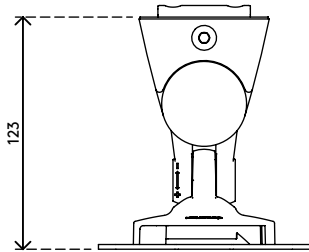

58.402

Viewlite monitor arm - rail 402

Free up desk space with this monitor arm that mounts onto a slat rail/wall or toolbar. You can tilt and swivel your monitor to achieve your perfect positioning. Simply adjust the screw on top to tighten or loosen the clamping mechanism.

- Fixed height
- Fixed depth
- Main components made of aluminium
- 40% of aluminium content is already recycled
- VESA MIS-D 75 x 75/100 x 100 mm compatible
- Monitor: tilt +90°/-55°, swivel +90°/-90°, rotate 360°
- Weight capacity max. 8 kg (17,6 lb) per monitor
- Comes with a rail mount
- Fitted with a practical quick-release VESA system
- Monitor rotation lock can be enabled

viewlite X

+90°/-55°

+90°/-90°

360°

75 x 75/100 x 100

8 kg (17,6 lb)

Viewlite monitor arm - rail 402

2019/11/19

58.402

 212 x 181 x 128 mm

 1 pcs

 silver-white

 1,271 kg

 805410584023