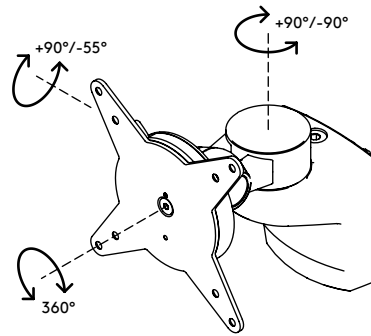

58.402

Viewlite monitor arm - rail 402

Free up desk space with this monitor arm that mounts onto a slat rail/wall or toolbar. You can tilt and swivel your monitor to achieve your perfect positioning. Simply adjust the screw on top to tighten or loosen the clamping mechanism.

- Fixed height
- Fixed depth
- Main components made of aluminium
- 40% of aluminium content is already recycled
- VESA MIS-D 75 x 75/100 x 100 mm compatible
- Monitor: tilt +90°/-55°, swivel +90°/-90°, rotate 360°
- Weight capacity max. 8 kg (17,6 lb) per monitor
- Comes with a rail mount
- Fitted with a practical quick-release VESA system
- Monitor rotation lock can be enabled

viewlite X

+90°/-55°

+90°/-90°

360°

75 x 75/100 x 100

8 kg (17,6 lb)

Viewlite monitor arm - rail 402

2019/11/19

58.402

 212 x 181 x 128 mm

 1 pcs

 silver-white

 1,271 kg

 805410584023