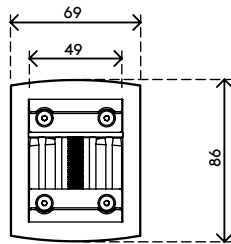

58.402

Viewlite monitor arm - rail 402

Free up desk space with this monitor arm that mounts onto a slat rail/wall or toolbar. You can tilt and swivel your monitor to achieve your perfect positioning. Simply adjust the screw on top to tighten or loosen the clamping mechanism.

- Fixed height
- Fixed depth
- Main components made of aluminium
- 40% of aluminium content is already recycled
- VESA MIS-D 75 x 75/100 x 100 mm compatible
- Monitor: tilt +90°/-55°, swivel +90°/-90°, rotate 360°
- Weight capacity max. 8 kg (17,6 lb) per monitor
- Comes with a rail mount
- Fitted with a practical quick-release VESA system
- Monitor rotation lock can be enabled

viewlite X

+90°/-55°

+90°/-90°

360°

75 x 75/100 x 100

8 kg (17,6 lb)

Viewlite monitor arm - rail 402

2019/11/19

58.402

 212 x 181 x 128 mm

 1 pcs

 silver-white

 1,271 kg

 805410584023