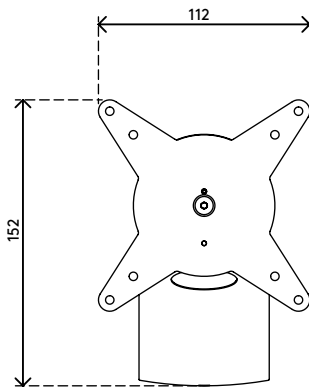

58.402

Viewlite monitor arm - rail 402

Free up desk space with this monitor arm that mounts onto a slat rail/wall or toolbar. You can tilt and swivel your monitor to achieve your perfect positioning. Simply adjust the screw on top to tighten or loosen the clamping mechanism.

- Fixed height
- Fixed depth
- Main components made of aluminium
- 40% of aluminium content is already recycled
- VESA MIS-D 75 x 75/100 x 100 mm compatible
- Monitor: tilt +90°/-55°, swivel +90°/-90°, rotate 360°
- Weight capacity max. 8 kg (17,6 lb) per monitor
- Comes with a rail mount
- Fitted with a practical quick-release VESA system
- Monitor rotation lock can be enabled

viewlite X

+90°/-55°

+90°/-90°

360°

75 x 75/100 x 100

8 kg (17,6 lb)

Viewlite monitor arm - rail 402

2019/11/19

58.402

 212 x 181 x 128 mm

 1 pcs

 silver-white

 1,271 kg

 805410584023