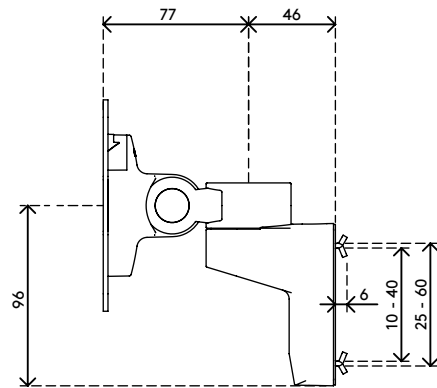

58.402

Viewlite monitor arm - rail 402

Free up desk space with this monitor arm that mounts onto a slat rail/wall or toolbar. You can tilt and swivel your monitor to achieve your perfect positioning. Simply adjust the screw on top to tighten or loosen the clamping mechanism.

- Fixed height
- Fixed depth
- Main components made of aluminium
- 40% of aluminium content is already recycled
- VESA MIS-D 75 x 75/100 x 100 mm compatible
- Monitor: tilt +90°/-55°, swivel +90°/-90°, rotate 360°
- Weight capacity max. 8 kg (17,6 lb) per monitor
- Comes with a rail mount
- Fitted with a practical quick-release VESA system
- Monitor rotation lock can be enabled

viewlite X

+90°/-55°

+90°/-90°

360°

75 x 75/100 x 100

8 kg (17,6 lb)

Viewlite monitor arm - rail 402

2019/11/19

58.402

 212 x 181 x 128 mm

 1 pcs

 silver-white

 1,271 kg

 805410584023