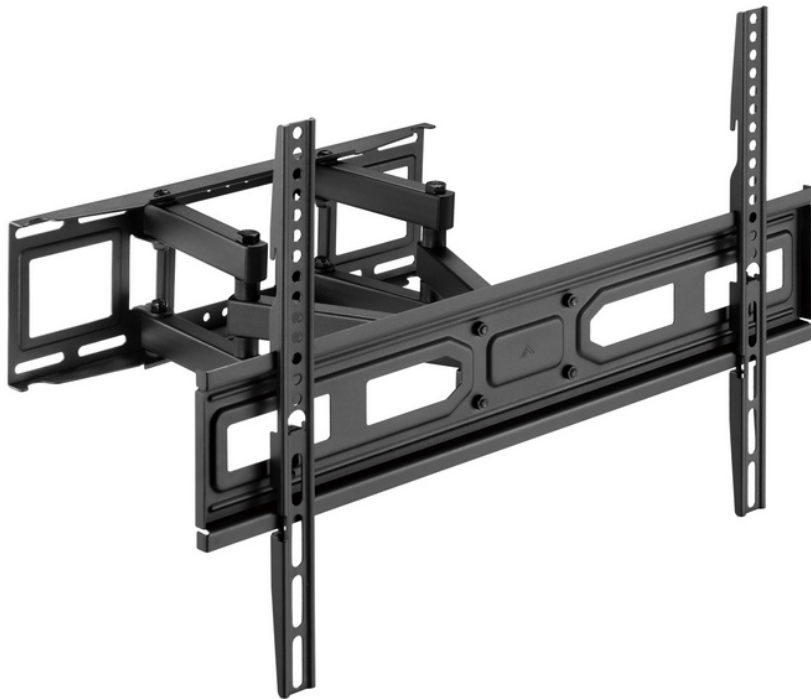

650337 37"-80" Full Motion TV Mount Bracket

Product Images

Short Description

1. Max. Load Capacity: 40Kg
2. Max. VESA: 600x400
3. Swiveling arm offer maximum viewing flexibility
Free-Tilting Design: makes easy forward or backward adjustment for better viewing and reduced glare
4. 2-Level adjustment ensures perfect positioning
5. Swivel and tilt wall mount
6. VESA standards compliant
7. Build-in cable management

Description

The equip® 650337 TV Wall Mount Bracket is a compact but sturdy product that ensures a reliable installation of your LCD/LED TV. Follow the graphic guide included in the package, you can install your TV on your own with ease. The wall bracket fits most of the wall materials- brick, concrete and wood, making the

ideal choice for you to set up your screens.

The Full-Motion TV Mount fits most flat panel TVs up to 40kg. Full-motion adjustment allows maximum flexibility leveling TV for optimal viewing from any seat in a room

Installation Video

Additional Information

Approval and compliance	REACH, RoHS
Compatible display size	37"-80"
Support Curved TV (Monitors)	Yes
Material	Plastic, Stainless Steel
Load capacity (kg)	40kg
Mount	Wall mount
Pan (Swivel) range	+60°~-60°
No. of supported display	1
Tilt range	+3°~-15°
VESA compatibility	100x100,100x150,150x100, 100x200,200x100,150x150, 200x200,300x200,400x200, 300x300,400x300,600x200, 400x400,600x300,600x400
Bracket type	Tiltable & Swivel
Distance to wall	67~355mm
Product Size	355x640x420mm
Installation	Solid Wall
Cable management	Yes
Product weight (kg)	3.6
Color	Black
EAN	4015867230916
Model Number	650337
Package Contents	650337 Manual screws kits
TV size	37"-80"
VESA support	600 x 400
Dimensions (W x D x H)	355 x 640 x 420 mm