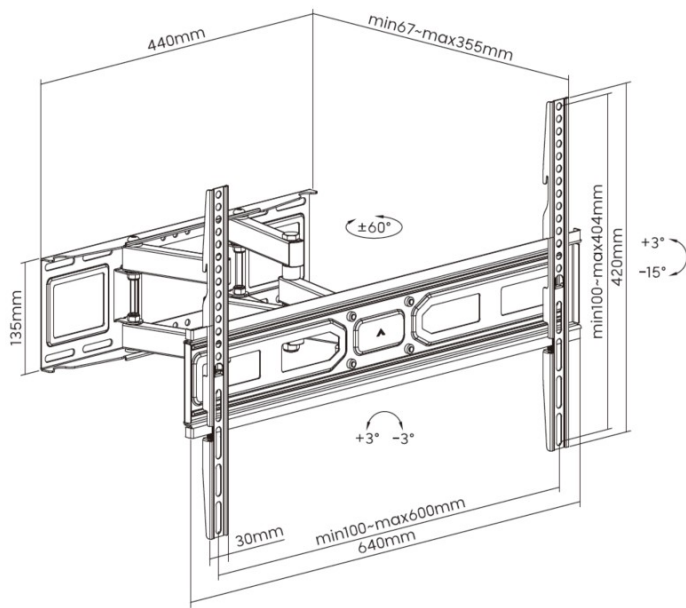

650337 37"-80" Full Motion TV Mount Bracket

Product Images

Short Description

1. Max. Load Capacity: 40Kg
2. Max. VESA: 600x400
3. Swiveling arm offer maximum viewing flexibility
Free-Tilting Design: makes easy forward or backward adjustment for better viewing and reduced glare
4. 2-Level adjustment ensures perfect positioning
5. Swivel and tilt wall mount
6. VESA standards compliant
7. Build-in cable management

Description

The equip® 650337 TV Wall Mount Bracket is a compact but sturdy product that ensures a reliable installation of your LCD/LED TV. Follow the graphic guide included in the package, you can install your TV on your own with ease. The wall bracket fits most of the wall materials- brick, concrete and wood, making the

ideal choice for you to set up your screens.

The Full-Motion TV Mount fits most flat panel TVs up to 40kg. Full-motion adjustment allows maximum flexibility leveling TV for optimal viewing from any seat in a room

Installation Video

Additional Information

Approval and compliance	REACH, RoHS
Compatible display size	37"-80"
Support Curved TV (Monitors)	Yes
Material	Plastic, Stainless Steel
Load capacity (kg)	40kg
Mount	Wall mount
Pan (Swivel) range	+60°~-60°
No. of supported display	1
Tilt range	+3°~-15°
VESA compatibility	100x100,100x150,150x100, 100x200,200x100,150x150, 200x200,300x200,400x200, 300x300,400x300,600x200, 400x400,600x300,600x400
Bracket type	Tiltable & Swivel
Distance to wall	67~355mm
Product Size	355x640x420mm
Installation	Solid Wall
Cable management	Yes
Product weight (kg)	3.6
Color	Black
EAN	4015867230916
Model Number	650337
Package Contents	650337 Manual screws kits
TV size	37"-80"
VESA support	600 x 400
Dimensions (W x D x H)	355 x 640 x 420 mm