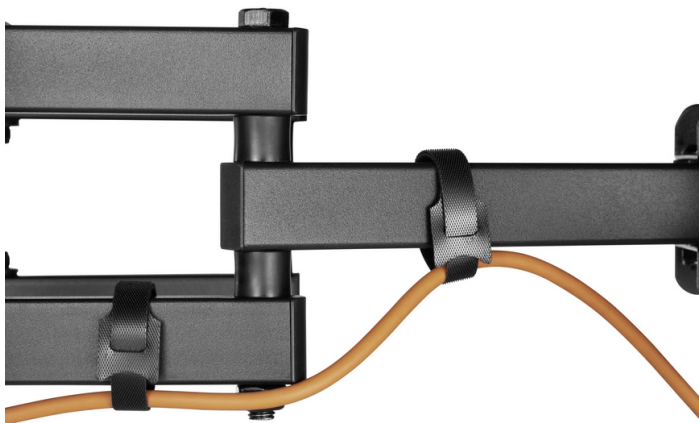

650337 37"-80" Full Motion TV Mount Bracket

Product Images

Short Description

1. Max. Load Capacity: 40Kg
2. Max. VESA: 600x400
3. Swiveling arm offer maximum viewing flexibility
Free-Tilting Design: makes easy forward or backward adjustment for better viewing and reduced glare
4. 2-Level adjustment ensures perfect positioning
5. Swivel and tilt wall mount
6. VESA standards compliant
7. Build-in cable management

Description

The equip® 650337 TV Wall Mount Bracket is a compact but sturdy product that ensures a reliable installation of your LCD/LED TV. Follow the graphic guide included in the package, you can install your TV on your own with ease. The wall bracket fits most of the wall materials- brick, concrete and wood, making the

ideal choice for you to set up your screens.

The Full-Motion TV Mount fits most flat panel TVs up to 40kg. Full-motion adjustment allows maximum flexibility leveling TV for optimal viewing from any seat in a room

Installation Video

Additional Information

Approval and compliance	REACH, RoHS
Compatible display size	37"-80"
Support Curved TV (Monitors)	Yes
Material	Plastic, Stainless Steel
Load capacity (kg)	40kg
Mount	Wall mount
Pan (Swivel) range	+60°~-60°
No. of supported display	1
Tilt range	+3°~-15°
VESA compatibility	100x100,100x150,150x100, 100x200,200x100,150x150, 200x200,300x200,400x200, 300x300,400x300,600x200, 400x400,600x300,600x400
Bracket type	Tiltable & Swivel
Distance to wall	67~355mm
Product Size	355x640x420mm
Installation	Solid Wall
Cable management	Yes
Product weight (kg)	3.6
Color	Black
EAN	4015867230916
Model Number	650337
Package Contents	650337 Manual screws kits
TV size	37"-80"
VESA support	600 x 400
Dimensions (W x D x H)	355 x 640 x 420 mm