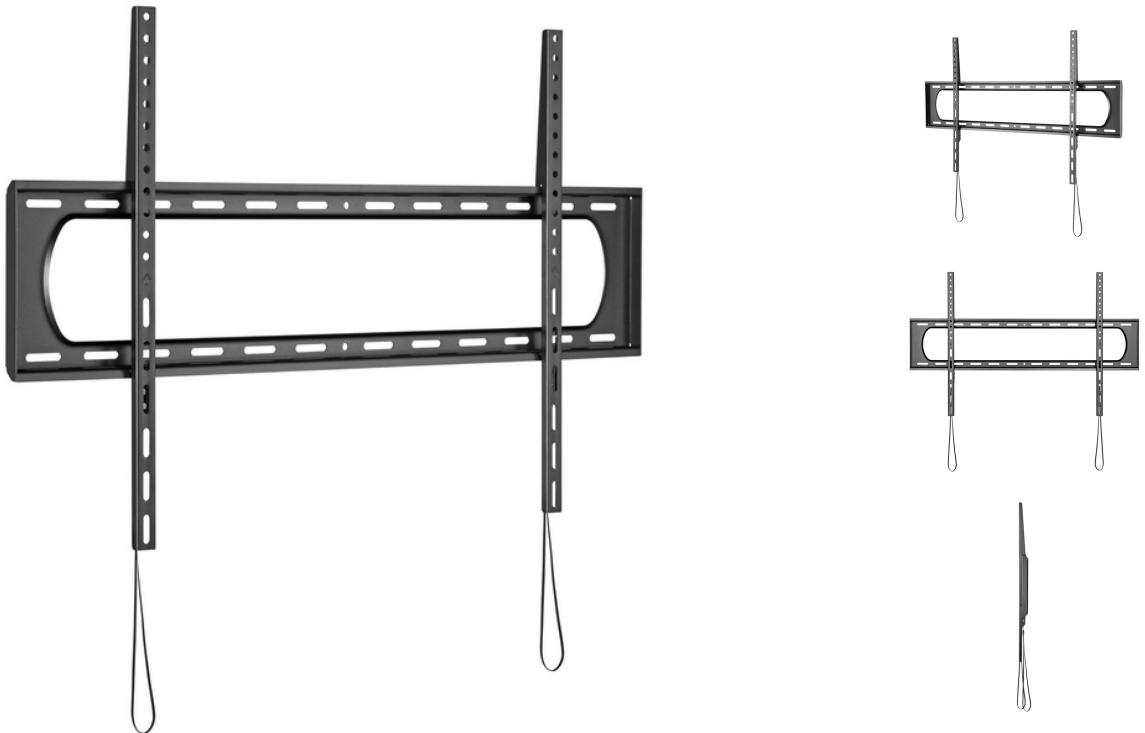

650338 60"-120" Heavy-Duty Fixed TV Mount Bracket

Product Images

Short Description

1. Max. Load Capacity: 120Kg
2. Max. VESA: 900x600
3. Automatic Spring Locks with Quick Release Cords: allow TV removal quick and easy
4. Heavy-Duty Steel Construction: provides extra strength and durability
5. VESA standards compliant

Description

The equip® 650338 It's affordable Heavy-Duty TV Wall Mount is a reasonable solution. A stiffer structure levels the weight capacity up to 120kg to firmly hold 60"~120" TVs. Ample space in the center is perfect for installing the socket outlet and concealing all the messy cables. A quick-release spring lock allows TV removal quick and easy and only takes seconds to install

Installation Video

Additional Information

Approval and compliance	REACH, RoHS
Compatible display size	60"-120"
Support Curved TV (Monitors)	Yes
Material	Stainless Steel
Load capacity (kg)	120kg
Mount	Wall mount
No. of supported display	1

VESA compatibility	50x50,75x75,100x100,100x150,150x100,100x200,200x100,150x150,200x200,200x300,300x200,200x400,400x200,300x300,300x400,400x300,600x200,400x400,600x300,400x600,600x400,700x400,800x400,600x600,800x500,800x600,900x600
Bracket type	Fixed
Distance to wall	35mm
Product Size	35 x 1005 x 625 mm
Installation	Solis Wall
Cable management	No
Product weight (kg)	3.16
Color	Black
EAN	4015867230923
Model Number	650338
Package Contents	650338 Manual screws kits
VESA support	900 x 600
Dimensions (W x D x H)	35 x 1005 x 625 mm