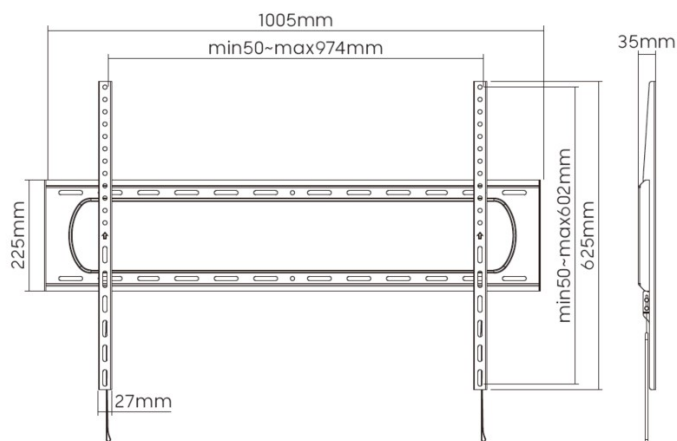

650338 60"-120" Heavy-Duty Fixed TV Mount Bracket

Product Images

Short Description

1. Max. Load Capacity: 120Kg
2. Max. VESA: 900x600
3. Automatic Spring Locks with Quick Release Cords: allow TV removal quick and easy
4. Heavy-Duty Steel Construction: provides extra strength and durability
5. VESA standards compliant

Description

The equip® 650338 It's affordable Heavy-Duty TV Wall Mount is a reasonable solution. A stiffer structure levels the weight capacity up to 120kg to firmly hold 60"~120" TVs. Ample space in the center is perfect for installing the socket outlet and concealing all the messy cables. A quick-release spring lock allows TV removal quick and easy and only takes seconds to install

Installation Video

Additional Information

Approval and compliance	REACH, RoHS
Compatible display size	60"-120"
Support Curved TV (Monitors)	Yes
Material	Stainless Steel
Load capacity (kg)	120kg
Mount	Wall mount
No. of supported display	1

VESA compatibility	50x50,75x75,100x100,100x150,150x100,100x200,200x100,150x150,200x200,200x300,300x200,200x400,400x200,300x300,300x400,400x300,600x200,400x400,600x300,400x600,600x400,700x400,800x400,600x600,800x500,800x600,900x600
Bracket type	Fixed
Distance to wall	35mm
Product Size	35 x 1005 x 625 mm
Installation	Solis Wall
Cable management	No
Product weight (kg)	3.16
Color	Black
EAN	4015867230923
Model Number	650338
Package Contents	650338 Manual screws kits
VESA support	900 x 600
Dimensions (W x D x H)	35 x 1005 x 625 mm