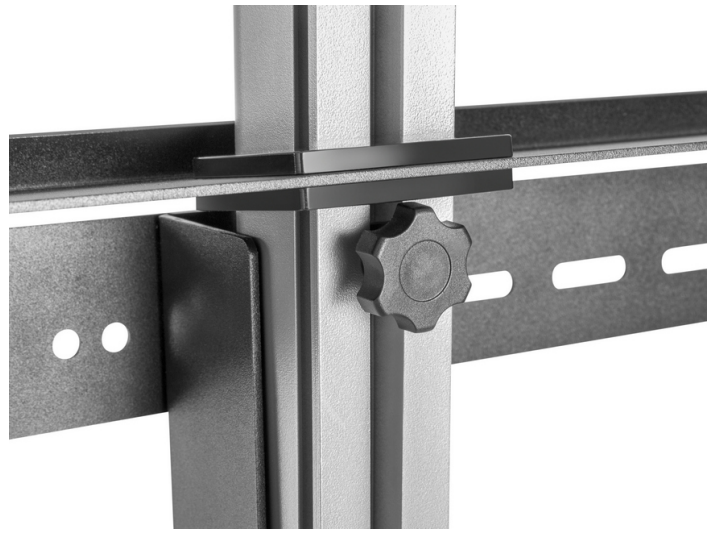

650621 37"-70" Floor-to-Ceiling TV Bracket

Product Images

Short Description

1. VESA support Max. 600 x 400
2. Max. loading capacity: 30kg
3. Free-tilting design for multiple monitor viewing angles
4. 360° Flexible Swiveling Ability makes it easy to rotate smoothly.
5. Vertical Height Adjustment: for proper positioning
6. Equipment Shelf: provides more storage space for accessories
7. Detachable Design: enables convenient disassembly and assembly
8. VESA standards compliant
9. Build-in cable management

Description

The equip® 650621 is a floor-to-ceiling TV mount that allows you to put your TV virtually anywhere you like without walls-only requiring a firm floor and a solid ceiling. No drilling required, no measuring, no wall, no problem. Installation is quick and easy. It can support TVs up to 30kgs/66lbs securely. 360° Flexible Swiveling Ability makes it easy to rotate smoothly. The vertical VESA plate height adjustment allows for ideal viewing height. With the included media box shelf, AV components will have a place - keeping everything neat and organized. In-tube cable management keeps cables out of sight. Ideal for commercial and home installations

Installation Video:

Additional Information

Approval and compliance	REACH, RoHS
Compatible display size	37"-70"
Support Curved TV (Monitors)	Yes
Material	Plastic, Stainless Steel, Aluminum
Load capacity (kg)	30kg
Mount	Desk mount
Pan (Swivel) range	+180°~-180°
No. of supported display	1
VESA compatibility	200x200,300x200,400x200, 300x300,400x300,400x400, 600x400
Bracket type	Swivelable
Product Size	625 x 340 x 2700 mm
Cable management	Yes
Product weight (kg)	8.28
Color	Grey
EAN	4015867230954
Model Number	650621
Package Contents	650621 Manual screws kits
TV size	37"-70"
VESA support	600 x 400
Dimensions (W x D x H)	625 x 340 x 2700 mm