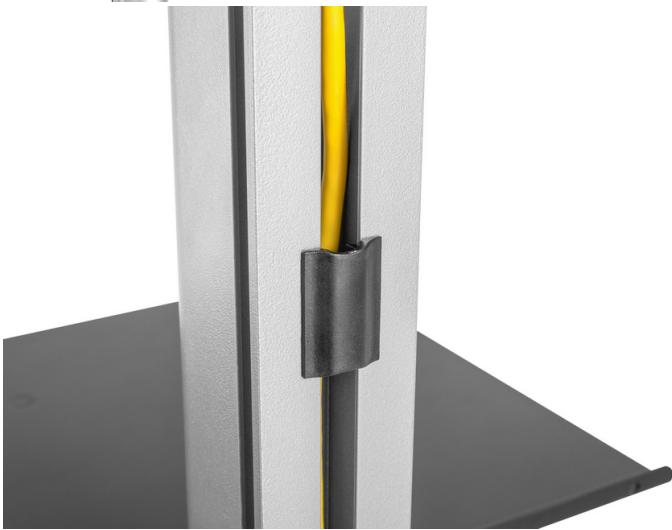

650621 37"-70" Floor-to-Ceiling TV Bracket

Product Images

Short Description

1. VESA support Max. 600 x 400
2. Max. loading capacity: 30kg
3. Free-tilting design for multiple monitor viewing angles
4. 360° Flexible Swiveling Ability makes it easy to rotate smoothly.
5. Vertical Height Adjustment: for proper positioning
6. Equipment Shelf: provides more storage space for accessories
7. Detachable Design: enables convenient disassembly and assembly
8. VESA standards compliant
9. Build-in cable management

Description

The equip® 650621 is a floor-to-ceiling TV mount that allows you to put your TV virtually anywhere you like without walls-only requiring a firm floor and a solid ceiling. No drilling required, no measuring, no wall, no problem. Installation is quick and easy. It can support TVs up to 30kgs/66lbs securely. 360° Flexible Swiveling Ability makes it easy to rotate smoothly. The vertical VESA plate height adjustment allows for ideal viewing height. With the included media box shelf, AV components will have a place - keeping everything neat and organized. In-tube cable management keeps cables out of sight. Ideal for commercial and home installations

Installation Video:

Additional Information

Approval and compliance	REACH, RoHS
Compatible display size	37"-70"
Support Curved TV (Monitors)	Yes
Material	Plastic, Stainless Steel, Aluminum
Load capacity (kg)	30kg
Mount	Desk mount
Pan (Swivel) range	+180°~-180°
No. of supported display	1
VESA compatibility	200x200,300x200,400x200, 300x300,400x300,400x400, 600x400
Bracket type	Swivelable
Product Size	625 x 340 x 2700 mm
Cable management	Yes
Product weight (kg)	8.28
Color	Grey
EAN	4015867230954
Model Number	650621
Package Contents	650621 Manual screws kits
TV size	37"-70"
VESA support	600 x 400
Dimensions (W x D x H)	625 x 340 x 2700 mm