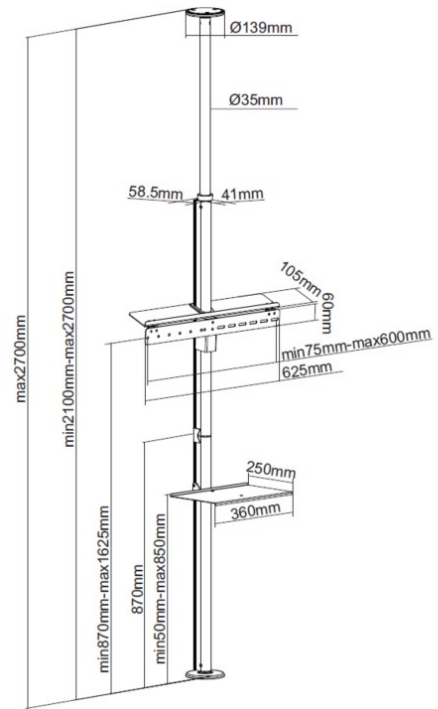

650621 37"-70" Floor-to-Ceiling TV Bracket

Product Images

Short Description

1. VESA support Max. 600 x 400
2. Max. loading capacity: 30kg
3. Free-tilting design for multiple monitor viewing angles
4. 360° Flexible Swiveling Ability makes it easy to rotate smoothly.
5. Vertical Height Adjustment: for proper positioning
6. Equipment Shelf: provides more storage space for accessories
7. Detachable Design: enables convenient disassembly and assembly
8. VESA standards compliant
9. Build-in cable management

Description

The equip® 650621 is a floor-to-ceiling TV mount that allows you to put your TV virtually anywhere you like without walls-only requiring a firm floor and a solid ceiling. No drilling required, no measuring, no wall, no problem. Installation is quick and easy. It can support TVs up to 30kgs/66lbs securely. 360° Flexible Swiveling Ability makes it easy to rotate smoothly. The vertical VESA plate height adjustment allows for ideal viewing height. With the included media box shelf, AV components will have a place - keeping everything neat and organized. In-tube cable management keeps cables out of sight. Ideal for commercial and home installations

Installation Video:

Additional Information

Approval and compliance	REACH, RoHS
Compatible display size	37"-70"
Support Curved TV (Monitors)	Yes
Material	Plastic, Stainless Steel, Aluminum
Load capacity (kg)	30kg
Mount	Desk mount
Pan (Swivel) range	+180°~-180°
No. of supported display	1
VESA compatibility	200x200,300x200,400x200, 300x300,400x300,400x400, 600x400
Bracket type	Swivelable
Product Size	625 x 340 x 2700 mm
Cable management	Yes
Product weight (kg)	8.28
Color	Grey
EAN	4015867230954
Model Number	650621
Package Contents	650621 Manual screws kits
TV size	37"-70"
VESA support	600 x 400
Dimensions (W x D x H)	625 x 340 x 2700 mm