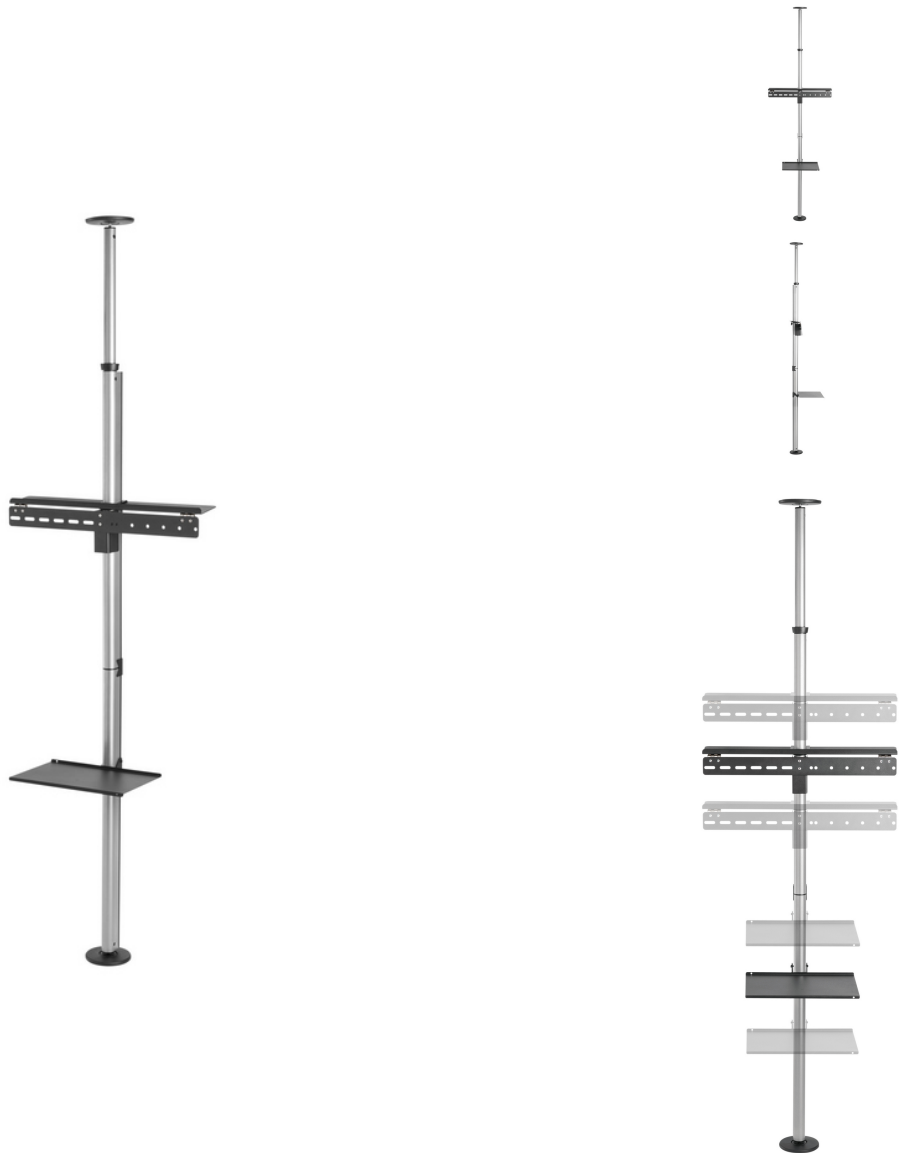

650621 37"-70" Floor-to-Ceiling TV Bracket

Product Images

Short Description

1. VESA support Max. 600 x 400
2. Max. loading capacity: 30kg
3. Free-tilting design for multiple monitor viewing angles
4. 360° Flexible Swiveling Ability makes it easy to rotate smoothly.
5. Vertical Height Adjustment: for proper positioning
6. Equipment Shelf: provides more storage space for accessories
7. Detachable Design: enables convenient disassembly and assembly
8. VESA standards compliant
9. Build-in cable management

Description

The equip® 650621 is a floor-to-ceiling TV mount that allows you to put your TV virtually anywhere you like without walls-only requiring a firm floor and a solid ceiling. No drilling required, no measuring, no wall, no problem. Installation is quick and easy. It can support TVs up to 30kgs/66lbs securely. 360° Flexible Swiveling Ability makes it easy to rotate smoothly. The vertical VESA plate height adjustment allows for ideal viewing height. With the included media box shelf, AV components will have a place - keeping everything neat and organized. In-tube cable management keeps cables out of sight. Ideal for commercial and home installations

Installation Video:

Additional Information

Approval and compliance	REACH, RoHS
Compatible display size	37"-70"
Support Curved TV (Monitors)	Yes
Material	Plastic, Stainless Steel, Aluminum
Load capacity (kg)	30kg
Mount	Desk mount
Pan (Swivel) range	+180°~-180°
No. of supported display	1
VESA compatibility	200x200,300x200,400x200, 300x300,400x300,400x400, 600x400
Bracket type	Swivelable
Product Size	625 x 340 x 2700 mm
Cable management	Yes
Product weight (kg)	8.28
Color	Grey
EAN	4015867230954
Model Number	650621
Package Contents	650621 Manual screws kits
TV size	37"-70"
VESA support	600 x 400
Dimensions (W x D x H)	625 x 340 x 2700 mm