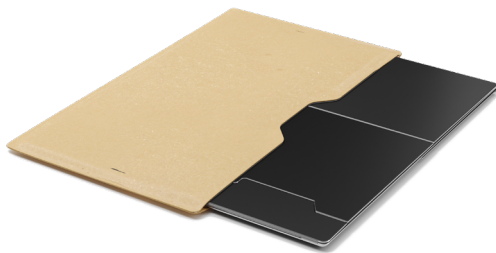

Etra

premium laptop stand with pivotable document holder

Key Features and Benefits

Ergonomic Design & Compliance: Fully complies with European and UK ergonomic regulations, raising screen to enable ergonomic work posture.

Portability: Folds flat to easily fit in a laptop bag.

Durability: Comes with a premium recycled leather protective sleeve.

Lifetime Warranty: Guaranteed for life against malfunction.

Small Footprint: Minimal desk space required.

Quick Technical Specifications

Laptop height settings	4 settings, max. inclination of 55
Suits laptops	up to 17" and 5.5 kg
Footprint on table	only 165 x 210 mm
Size when folded	307 x 210 x 4 mm
Weight	337 g
Product code	ST1071IE – natural aluminium ST1071IE-B – black

Laptop Stand Ergonomics

Reasons to Buy

Boost Your Productivity: Improve your work efficiency with Etra's ergonomic design, which enhances comfort and reduces strain, for increased productivity.

Ease Your Neck & Back Discomfort: Etra elevates your laptop to reduce pain and support healthier posture during long work sessions.