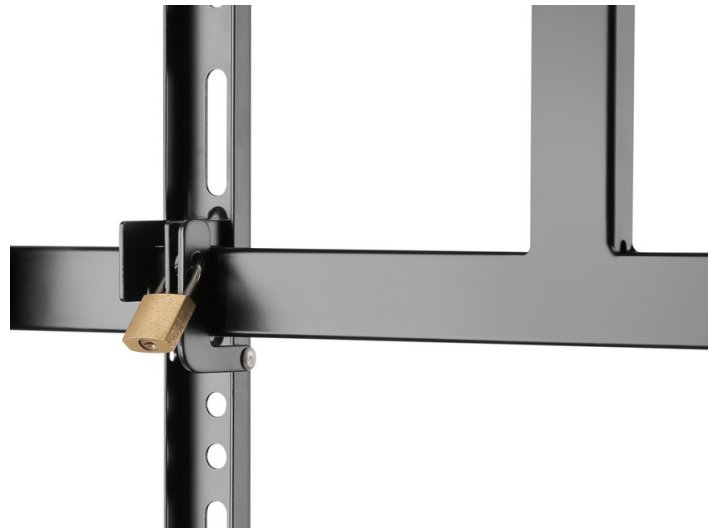

# 650608 37"-80" Heavy-Duty TV Cart

## Short Description

1. Max VESA support 600x400
2. Max. Load Capacity: 80Kg
3. Height adjustment
4. Built-in Cable management
5. DVD/AV component shelf
6. Wheels for mobility, lockable for safety
7. VESA standards compliant
8. Anti-Theft Locking Hole: for additional security preventing

## Description

The equip® single display TV cart with stylish, technical and functional design to provide solid presentation solution for most LED, LCD flat panel TVs. Its flat panel TV brackets vertically allow effortless height adjustment to match different viewing needs anytime. Freely tilting allows easy angle adjustment and reduces glare from lights or windows to obtain the optimal viewing comfort. Solid base provides additional security by removing the possibility of tripped over and ensures reliable performance for years of use. Internal cable management hides wires from view to keep a clutter-free appearance. Ideal for conferencing,

## Additional Information

---

Approval and compliance	RoHS
Compatible display size	37"-80"
Material	Plastic, Stainless Steel, Aluminum
Load capacity (kg)	80kg
No. of supported display	1
VESA compatibility	200x200,300x200,400x200,300x300,400x300,400x400,600x400
Product Size	684x554x1685mm
Cable Management	Yes
Pipe Size (Pole height)	48x1.5x1582mm
Support Curved TV	No
Camera Rack	No
Product weight (kg)	16.3
Color	Black
EAN	4015867223017
Model Number	650608
Package contents	650608/manual/screws/CE document
TV size	37"-80"
VESA support	200 x 200, 300 x 200, 300 x 300, 400 x 200, 400 x 300, 400 x 400, 600 x 400
Dimensions (W x D x H)	554 x 1685 x 684 mm