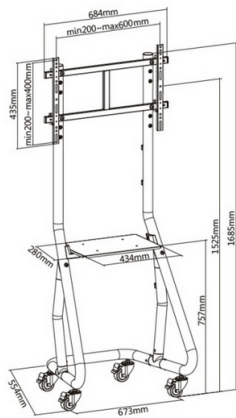

# 650608 37"-80" Heavy-Duty TV Cart

## Short Description

1. Max VESA support 600x400
2. Max. Load Capacity: 80Kg
3. Height adjustment
4. Built-in Cable management
5. DVD/AV component shelf
6. Wheels for mobility, lockable for safety
7. VESA standards compliant
8. Anti-Theft Locking Hole: for additional security preventing

## Description

The equip® single display TV cart with stylish, technical and functional design to provide solid presentation solution for most LED, LCD flat panel TVs. Its flat panel TV brackets vertically allow effortless height adjustment to match different viewing needs anytime. Freely tilting allows easy angle adjustment and reduces glare from lights or windows to obtain the optimal viewing comfort. Solid base provides additional security by removing the possibility of tripped over and ensures reliable performance for years of use. Internal cable management hides wires from view to keep a clutter-free appearance. Ideal for conferencing,

## Additional Information

---

Approval and compliance	RoHS
Compatible display size	37"-80"
Material	Plastic, Stainless Steel, Aluminum
Load capacity (kg)	80kg
No. of supported display	1
VESA compatibility	200x200,300x200,400x200,300x300,400x300,400x400,600x400
Product Size	684x554x1685mm
Cable Management	Yes
Pipe Size (Pole height)	48x1.5x1582mm
Support Curved TV	No
Camera Rack	No
Product weight (kg)	16.3
Color	Black
EAN	4015867223017
Model Number	650608
Package contents	650608/manual/screws/CE document
TV size	37"-80"
VESA support	200 x 200, 300 x 200, 300 x 300, 400 x 200, 400 x 300, 400 x 400, 600 x 400
Dimensions (W x D x H)	554 x 1685 x 684 mm