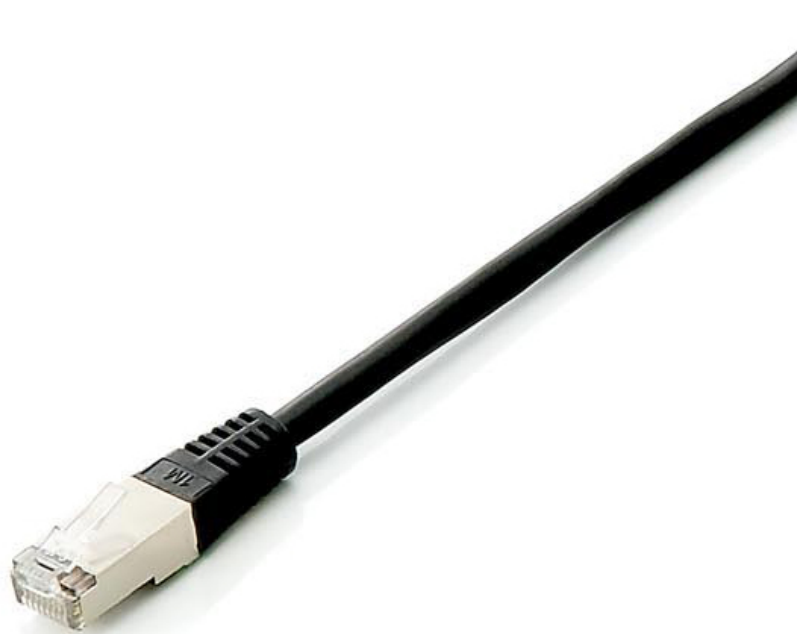

645690 Cat.6A Platinum S/FTP Patch Cable, Black, 1.0m , 10pcs/set

Product Images

Compatible