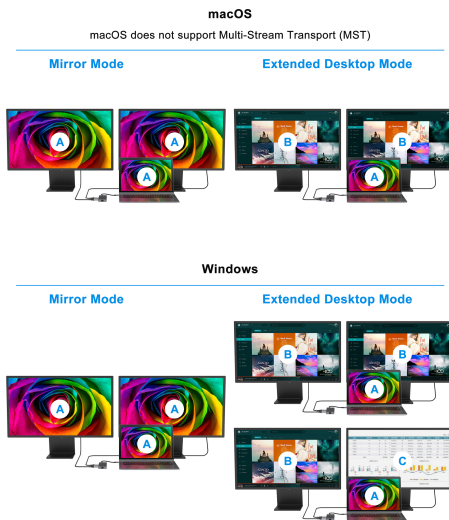

DONN14G 7-in-1 USB 3.2 Gen 1 Docking Station, HDMI x 2, USB-A x 3, GbE LAN, 100W USB PD

Product Images

100W
USB PD

HDMI x 2

USB 3.0 x 3

Gigabit LAN

USB-C DP Alt mode(DP1.4)MST		
Item	Single video output	Dual video output
HDMI 1	3840 x 2160/30Hz	1920 x 1080/60Hz
HDMI 2	3840 x 2160/30Hz	1920 x 1080/60Hz

Short Description

1. 7-in-1 USB-C to HDMI/USB-C PD/USB 3.0/GbE multiport adapter
2. Dual display
3. Supports HDMI resolution up to 4K 30Hz
4. Supports USB Power Delivery (PD) up to 100W
5. Provides a Gigabit Ethernet port with speeds up to 1000Mbps
6. Built-in Wake-on-LAN feature to startup computers remotely
7. Display modes : extended, mirror
8. Supports MST mode (for Windows only)
9. USB 3.2 Gen 1 SuperSpeed (5Gb/s)
10. Multi-platform support: Windows, Mac OS, Chrome OS
11. Simple Plug and Play installation
12. Cable length: 25cm

Description

This 7-in-1 docking station makes it possible to expand your device's USB Type-C capacity with HDMI/USB-C PD/USB 3.0/Gigabit Ethernet ports. The adapter provides an easy way to add HDTV, or equipment such as a monitor or projector to any USB-C device such as a smartphone, portable gaming console, MacBook, Chromebook Pixel or any similar late-model laptop with USB-C ports. The multiport video adapter lets you mirror or extend content on two additional monitors simultaneously (2 x HDMI), creating a dual-screen workstation.

Multi Stream Transport, or MST, is a means of connecting one or more monitors together via a single display port. This technology makes it possible to connect say, two monitors to a laptop, using a docking station. This works by combining multiple video signals into one single stream and then 'unpacking;' them again on the display side. MST works on any Windows® device that supports DP Alt Mode (DisplayPort Alternate Mode), using USB-C.