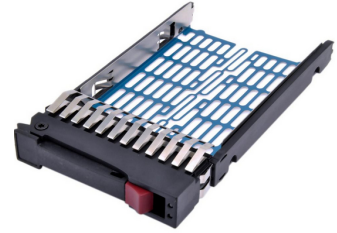

HP 378343-002 drive bay panel 2.5" HDD Cage Black, Blue

Brand : HP

Product code: 378343-002

Product name : 378343-002

Hard drive Tray 2.5", SAS SFF

HP 378343-002. Size (imperial): 2.5", Type: HDD Cage, Product colour: Black, Blue