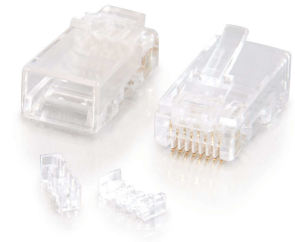

C2G 88125 wire connector RJ-45 White

Brand : C2G

Product code: 88125

Product name : 88125

RJ-45 Cat5E modular (with load bar) plug for round solid/stranded cable, 100 pack

[C2G 88125 wire connector RJ-45 White:](#)

Overview

Absolutely brilliant solution to customize your lengths of modular or Cat5e network cables. These modular plugs are manufactured from high-impact clear polycarbonate to withstand everyday wear and tear, and have gold-plated contacts for error-free data transfer for voice and data applications.

Connector 1

: (1) RJ45 Plug

C2G 88125. Connector(s): RJ-45, Product colour: White, Material: Polycarbonate. Weight: 154 g. Quantity per pack: 100 pc(s)

| Features | | Weight & dimensions | |
|----------------------------|---------------|---------------------|-----------|
| Connector(s) * | RJ-45 | Weight | 154 g |
| Product colour * | White | Packaging content | |
| Material | Polycarbonate | Quantity per pack * | 100 pc(s) |
| Connector contacts plating | Gold | | |