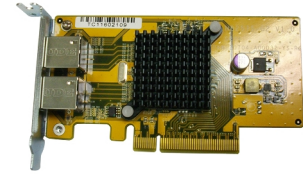

QNAP LAN-1G2T-U network card Internal Ethernet 1000 Mbit/s

Brand : QNAP

Product code: LAN-1G2T-U

Product name : LAN-1G2T-U

2xRJ-45 GbE Expansion Card f/ TS-x79

QNAP LAN-1G2T-U network card Internal Ethernet 1000 Mbit/s:

QNAP Dual-port Gigabit Network Expansion Card for TS-x79 Rackmount Model
 QNAP LAN-1G2T-U. Internal. Connectivity technology: Wired, Host interface: PCI Express, Interface: Ethernet. Maximum data transfer rate: 1000 Mbit/s. Product colour: Aluminium, Yellow

Ports & interfaces		Design	
Connectivity technology *	Wired	Component for *	PC
Host interface *	PCI Express	Product colour	Aluminium, Yellow
Interface *	Ethernet	Internal *	✓
Ethernet LAN (RJ-45) ports	2	Weight & dimensions	
Network		Width	120 mm
Maximum data transfer rate *	1000 Mbit/s	Depth	195 mm
Ethernet LAN	✓	Height	32 mm
Ethernet LAN data rates	10,100,1000 Mbit/s	Weight	200 g
Cabling technology	10/100/1000BaseT(X)	Logistics data	
		Harmonized System (HS) code	85176990