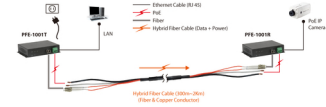

LevelOne PoE over Hybrid Cable Receiver, 4 PoE Outputs, Indoor/Outdoor

Brand : LevelOne

Product code: PFE-1014R

Product name : PoE over Hybrid Cable Receiver, 4 PoE Outputs, Indoor/Outdoor

PoE Extender, Receiver 4 x RJ-45 PoE, 2km, 10/100Mbps, IEEE 802.3/at/af/u

LevelOne PoE over Hybrid Cable Receiver, 4 PoE Outputs, Indoor/Outdoor:

Using hybrid fiber and copper cable, the LevelOne PFE range can deliver integrated power and data over a distance of 6,800 ft (2km) to a receiver which provides high-power PoE output for IP surveillance applications. A tough outdoor range (PFE-1011/1014) provides the same performance within a durable IP66-rated waterproof housing for harsh environmental conditions and temperature range of -40°C to 60°C.