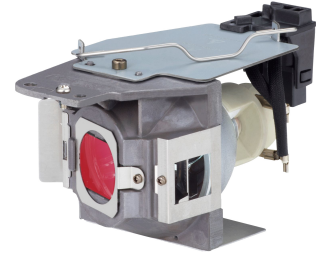

## Canon LV-LP40 projector lamp 210 W UHP

**Brand :** Canon

**Product code:** 0120C001

**Product name :** LV-LP40

Lamp LV-LP40 for LV-WX300ST

Canon LV-LP40 projector lamp 210 W UHP:

This is a original inside lamp meaning the bulb used is the same as in the original lamp from CANON. As the original bulb is used you can be sure the performance will match the original. See below for more options.

Canon LV-LP40. Lamp type: UHP, Bulb power: 210 W, Service life of lamp: 4000 h, Service life of lamp (economic mode): 6000 h, Brand compatibility: Canon, Compatibility: LV-WX300ST

Features		Features	
Brand compatibility *	Canon	Replacement for	0120C001
Compatibility *	LV-WX300ST	Manual	✓
Service life of lamp	4000 h	<b>Packaging data</b>	
Bulb power *	210 W	Package type	Box
Lamp type	UHP	Quantity per pack	1 pc(s)
Service life of lamp (economic mode)	6000 h	Package material	Carton
		<b>Supplier features</b>	
		Commercial unit type	Consumer unit single